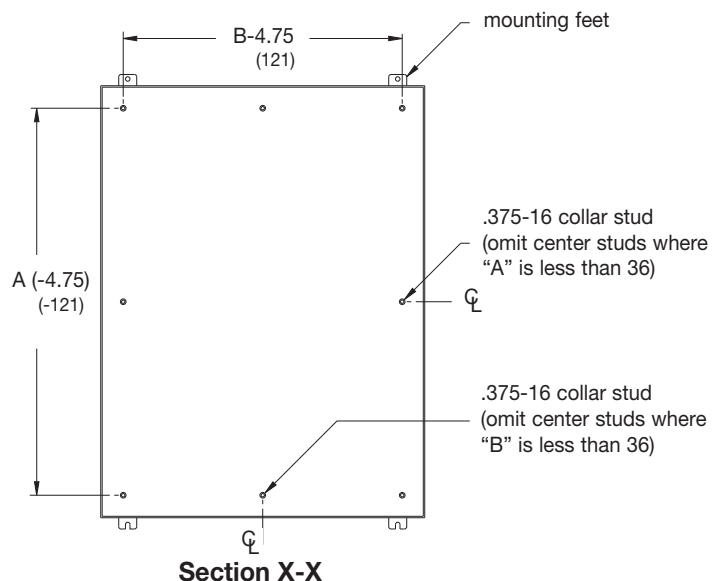

Notes: Dimensions: **B = (-2.50) if 12 inches wide; (-6.00) if wider than 12 inches.

Cooper B-Line can provide special sizes, finishes and other modifications. Consult the factory for your special requirements.

Notes: Clamps are mounted along three sides of the enclosure door. Spacing between clamps along side opposite the hinge does not exceed 15 inches. Dimensions are in inches. Millimeters shown are for reference only. Data subject to change without notice.