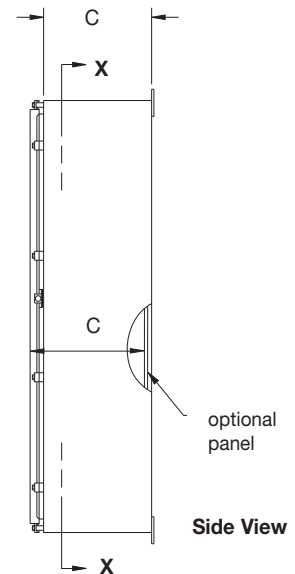

Notes: Dimensions: **B = (-2.50) if 12 inches wide; (-6.00) if wider than 12 inches.

Cooper B-Line can provide special sizes, finishes and other modifications. Consult the factory for your special requirements.