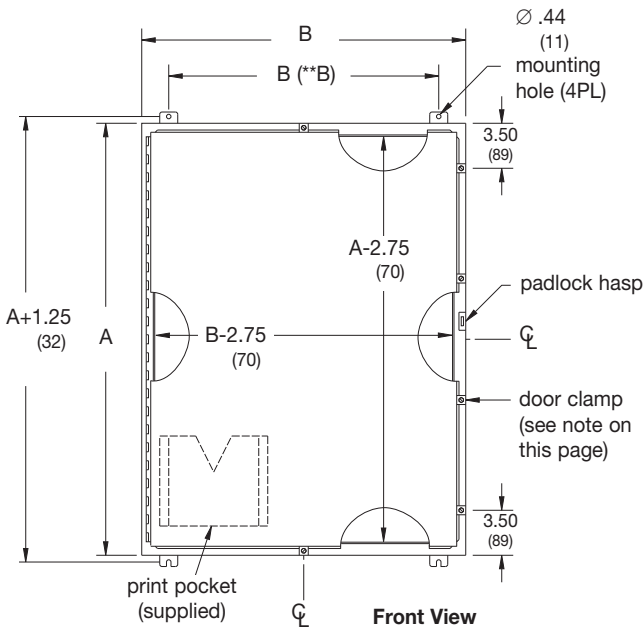

Notes: Dimensions: **B = (-2.50) if 12 inches wide; (-6.00) if wider than 12 inches.

Cooper B-Line can provide special sizes, finishes and other modifications. Consult the factory for your special requirements.

Notes: Clamps are mounted along three sides of the enclosure door. Spacing between clamps along side opposite the hinge does not exceed 15 inches. Dimensions are in inches. Millimeters shown are for reference only. Data subject to change without notice.